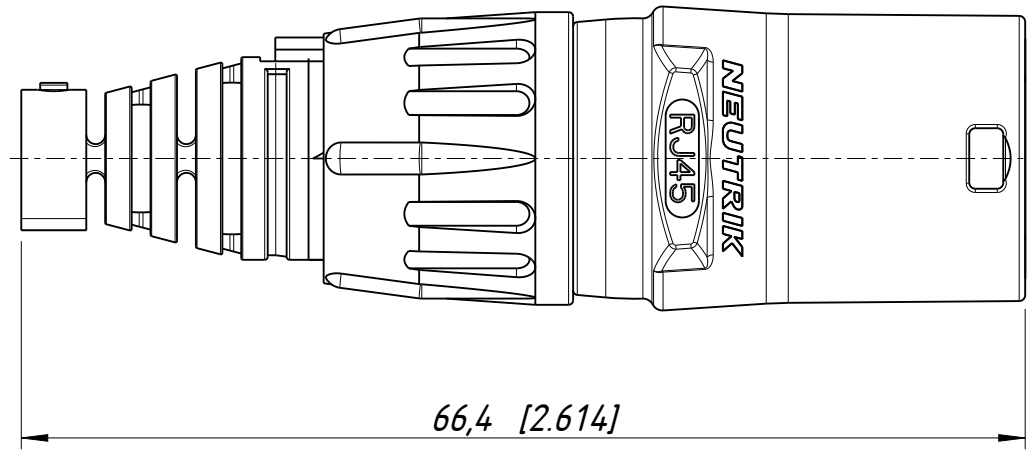

type 1

type 2

Sheet Number 1/1	Projection 	Scale 2:1	Format A3	General Tolerancing ISO 2768 mK	
Description			Created on/by	19.07.2018	Zechmann K.
NE8MX*			Approved on/by	14.10.2022	Karlinger P.
			Article ID	Model ID	Drawing ID
Status			NE8MX-B	30010008	20001842
Released			Revision	ECN Number	
			-	-	