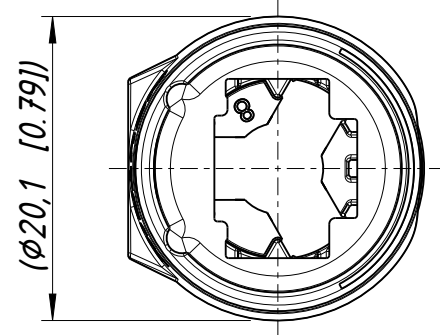

type 1

type 2

Sheet Number 1/1	Projection 	Scale 2:1	Format A3	General Tolerancing ISO 2768 mK	
Description			Created on/by	19.07.2018	Zechmann K.
NE8MX*			Approved on/by	14.10.2022	Karlinger P.
			Article ID	Model ID	Drawing ID
Status			NE8MX-B	30010008	20001842
Released			Revision	ECN Number	
			-	-	