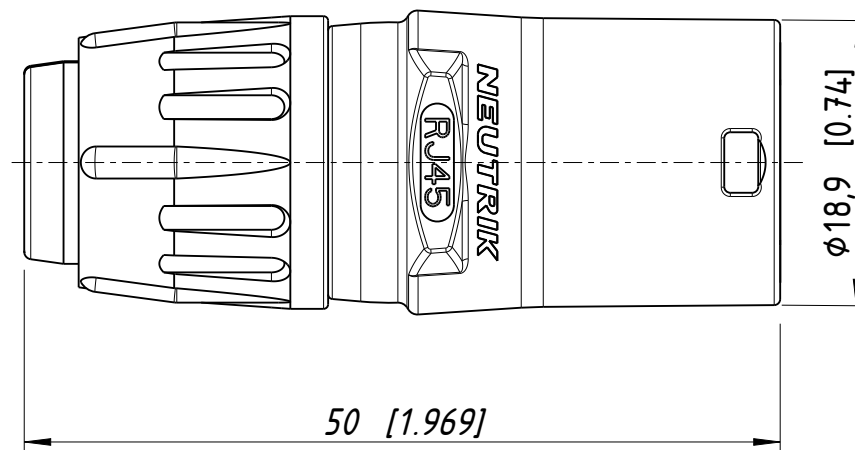

type 1

type 2

Sheet Number 1/1	Projection 	Scale 2:1	Format A3	General Tolerancing ISO 2768 mK	
Description			Created on/by	19.07.2018	Zechmann K.
NE8MX*			Approved on/by	14.10.2022	Karlinger P.
			Article ID	Model ID	Drawing ID
Status			NE8MX-B	30010008	20001842
Released			Revision	ECN Number	
			-	-	