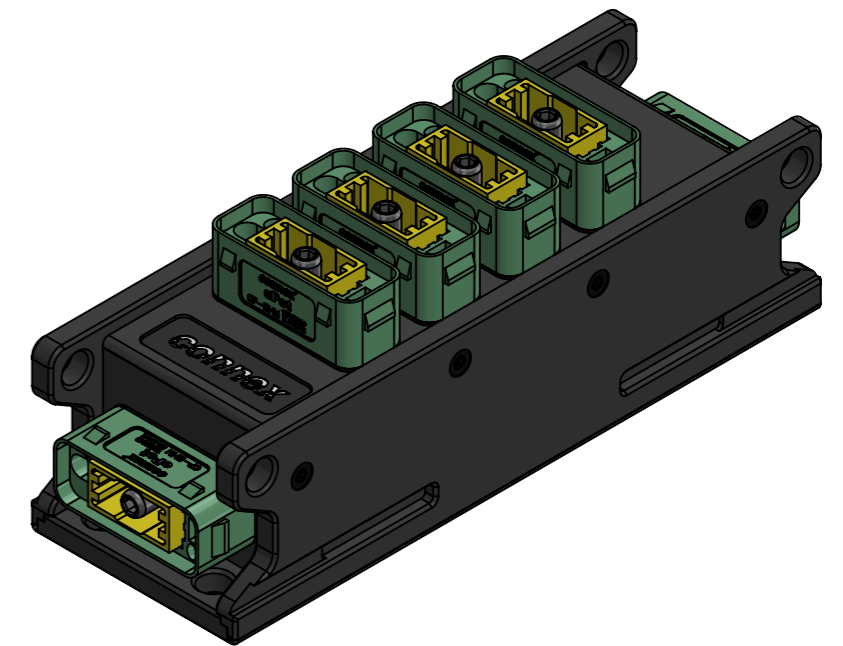

CONNEX cPot distribution powerBOX

- Set up quickly, no complex installation required
- 6x cPot connections for potential distribution according to DIN 15700
- Safe connections, cPot locking can only be released with a tool
- Excellent for temporary, mobile use
- Reliable, resistant and flame retardant enclosure

Optional!
Trussclip for pipe $\phi 48\text{mm}$ (1 1/2")
2pcs per pack

Order-Code: 1027380

Ordercode	1027377
Weight	0,9 kg
max. Current cPot	100A
Enclosure	Easylen® flame retardant impact resistant

Sheet Number 1/1	Projection 	Scale 1:2	Format A3	Tolerancing ISO 2768-
900 g	cm ²	581.99 cm ³	Created HeBo	01.06.2021
Material			Modified	
Material addition			Approved	DiRo 01.06.2021
Description CP-BV6-R cPot Floor powerBOX 6x M			ECN Number	
			Status	FOR FINAL
	3D Model ID 41027377	Document ID 1027377	Revision 01	