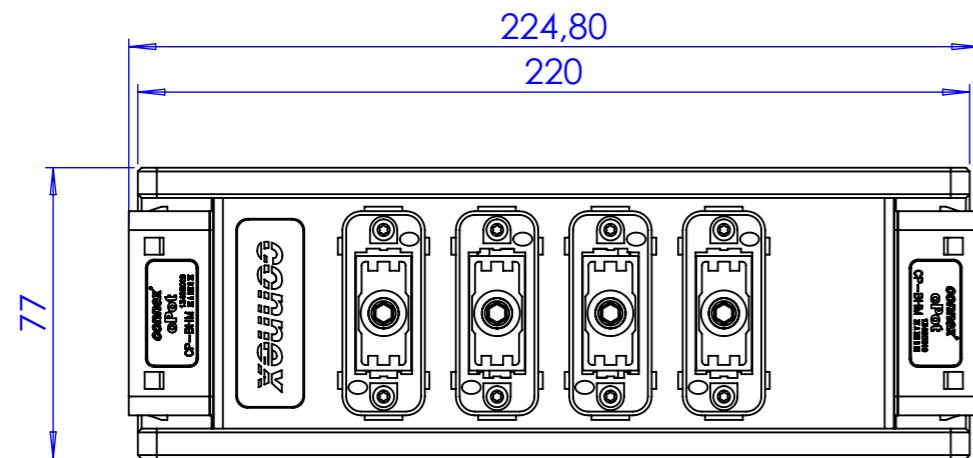

CONNEX cPot distribution powerBOX

- Set up quickly, no complex installation required
- 6x cPot connections for potential distribution according to DIN 15700
- Safe connections, cPot locking can only be released with a tool
- Excellent for temporary, mobile use
- Reliable, resistant and flame retardant enclosure

Optional!
Trussclip for pipe $\phi 48\text{mm}$ (1 1/2")
2pcs per pack

Order-Code: 1027380

Ordercode	1027377
Weight	0,9 kg
max. Current cPot	100A
Enclosure	Easylen® flame retardant impact resistant

Sheet Number 1/1	Projection 	Scale 1:2	Format A3	Tolerancing ISO 2768-
900 g	cm ²	581.99 cm ³	Created HeBo	01.06.2021
Material			Modified	
Material addition			Approved	DiRo 01.06.2021
Description CP-BV6-R cPot Floor powerBOX 6x M			ECN Number	
			Status	FOR FINAL
	3D Model ID 41027377	Document ID 1027377	Revision 01	