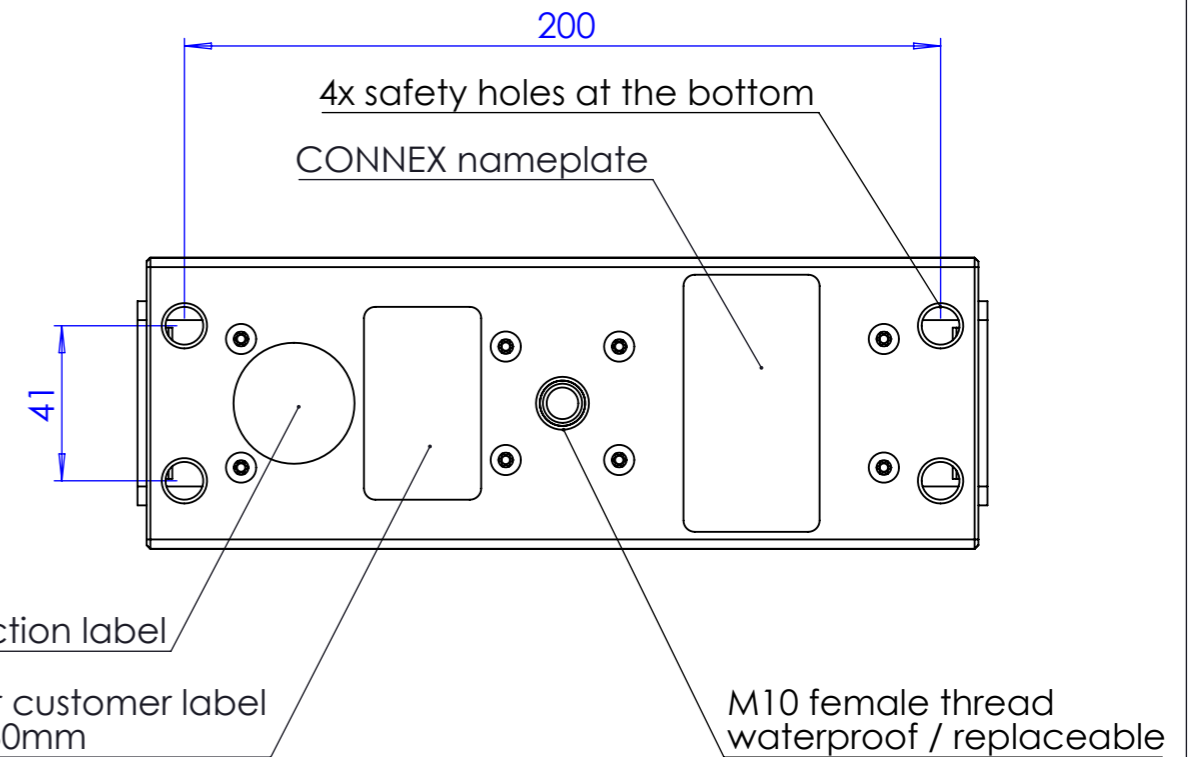

CONNEX cPot distribution powerBOX

- Set up quickly, no complex installation required
- 6x cPot connections for potential distribution according to DIN 15700
- Safe connections, cPot locking can only be released with a tool
- Excellent for temporary, mobile use
- Reliable, resistant and flame retardant enclosure

Optional!
Trussclip for pipe $\phi 48\text{mm}$ (1 1/2")
2pcs per pack

Order-Code: 1027380

Ordercode	1027377
Weight	0,9 kg
max. Current cPot	100A
Enclosure	Easylen® flame retardant impact resistant

Sheet Number 1/1	Projection 	Scale 1:2	Format A3	Tolerancing ISO 2768-
900 g	cm ²	581.99 cm ³	Created HeBo	01.06.2021
Material			Modified	
Material addition			Approved	DiRo 01.06.2021
Description CP-BV6-R cPot Floor powerBOX 6x M			ECN Number	
			Status	FOR FINAL
	3D Model ID 41027377	Document ID 1027377	Revision 01	