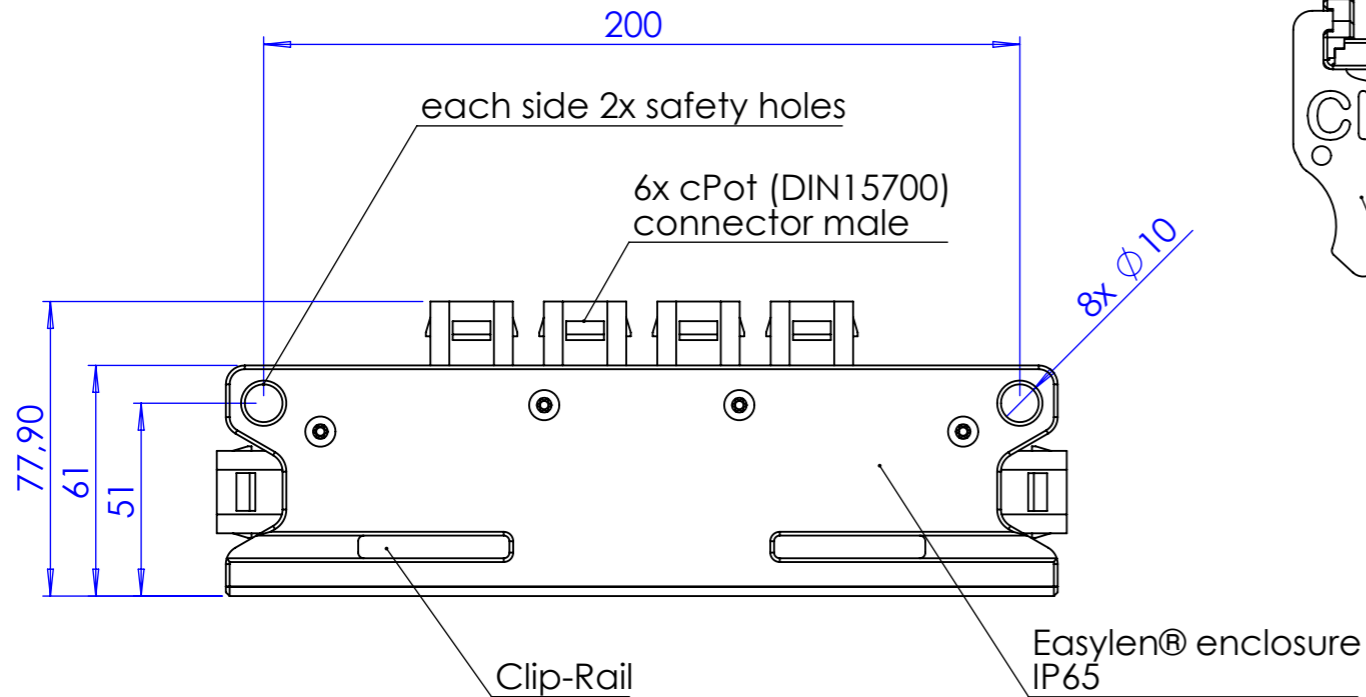

CONNEX cPot distribution powerBOX

- Set up quickly, no complex installation required
- 6x cPot connections for potential distribution according to DIN 15700
- Safe connections, cPot locking can only be released with a tool
- Excellent for temporary, mobile use
- Reliable, resistant and flame retardant enclosure

Optional!
Trussclip for pipe $\phi 48\text{mm}$ (1 1/2")
2pcs per pack

Order-Code: 1027380

Ordercode	1027377
Weight	0,9 kg
max. Current cPot	100A
Enclosure	Easylen® flame retardant impact resistant

Sheet Number 1/1	Projection 	Scale 1:2	Format A3	Tolerancing ISO 2768-
900 g	cm ²	581.99 cm ³	Created HeBo	01.06.2021
Material			Modified	
Material addition			Approved	DiRo 01.06.2021
Description CP-BV6-R cPot Floor powerBOX 6x M			ECN Number	
			Status	FOR FINAL
	3D Model ID 41027377	Document ID 1027377	Revision 01	