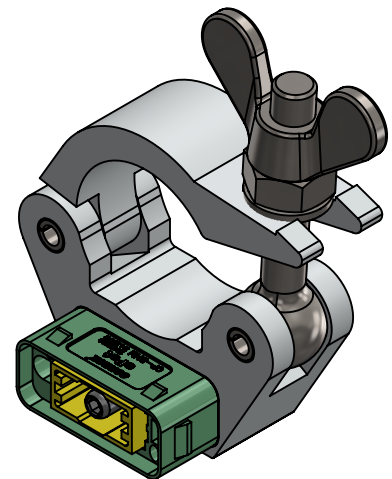

CONNEX cPot clamp
Order-Code: 1027382

Trussclamp for pipe $\varnothing 48\text{mm}$ (1 1/2") or
square tube 40mm

Protection class: IP65
Max. current: 100A
operating temperatur: -40°C bis $+125^{\circ}\text{C}$

The cPot connectors for potential distribution
according to: DIN 15700

Safe connection, cPot locking can only be
released with a tool.

Sheet Number	Projection	Scale	Format	Tolerancing	
1/1		1:2	A4	ISO 2768-	
440 g	cm ²	147.41 cm ³	Created	HeBo	01.06.2021
Material			Modified		
Material addition			Approved	DiRo	01.06.2021
Description			ECN Number		
CP-CLAMP			Status	FOR FINAL	
cPot Half pipe coupler PE 1xM					
NEUTRIK		3D Model ID	Document ID	Revision	
		41027382	1027382	01	