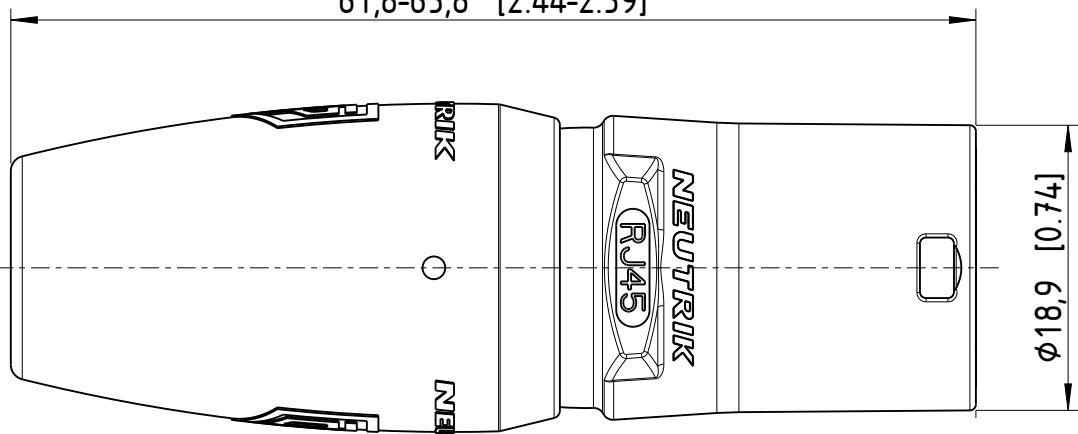

61,8-65,8 [2.44-2.59]

$\phi 21,7 [0.85]$

1:1

Sheet Number 1/1	Projection 	Scale 2:1	Format A4	General Tolerancing ISO 2768 mK	
Description NE8MX-TOP			Created on/by	19.07.2017	Zechmann K.
			Approved on/by	11.10.2022	Feurle E.
Status Released			Article ID NE8MX-B-TO P	Model ID 30009746	Drawing ID 20001847
			Revision	ECN Number	Neutrik Group
			-	-	