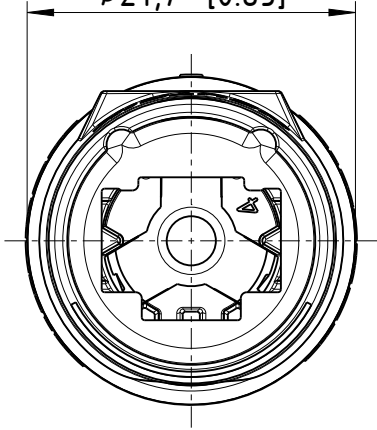

61,8-65,8 [2.44-2.59]

$\phi 21,7 [0.85]$

1:1

Sheet Number 1/1	Projection 	Scale 2:1	Format A4	General Tolerancing ISO 2768 mK	
Description NE8MX-TOP			Created on/by	19.07.2017	Zechmann K.
			Approved on/by	11.10.2022	Feurle E.
Status Released			Article ID NE8MX-B-TO P	Model ID 30009746	Drawing ID 20001847
			Revision	ECN Number	Neutrik Group
			-	-	