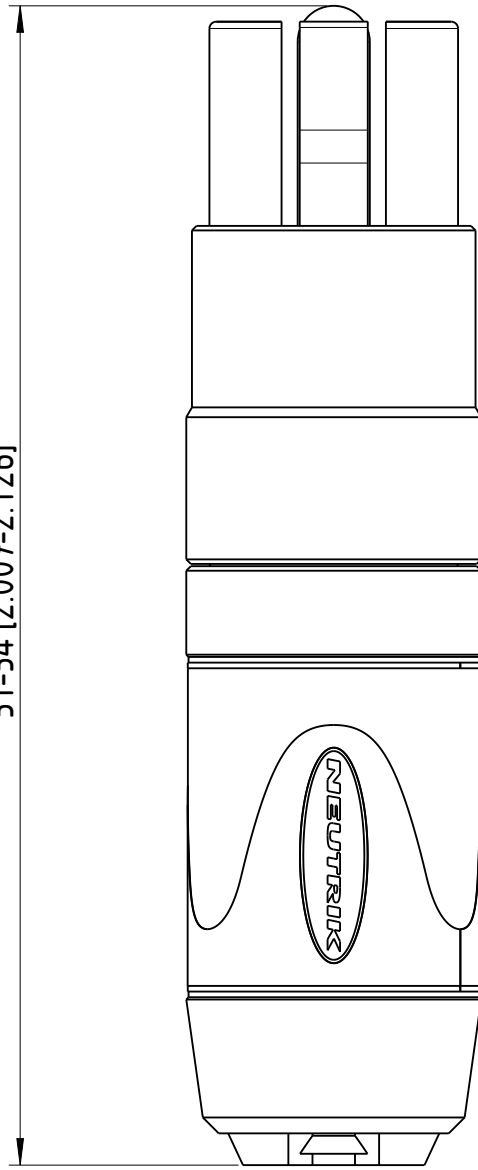

51-54 [2.007-2.126]

Sheet Number 1/1	Projection 	Scale 3:1	Format A4	General Tolerancing ISO 2768 mK	
Description NF2C			Created on/by	15.09.2008	Koch M.
			Approved on/by	23.11.2022	Karlinger P.
Status Released			Article ID NF2C/2B	Model ID 30010125	Drawing ID 20004124
			Revision	ECN Number	
			-	-	Neutrik Group