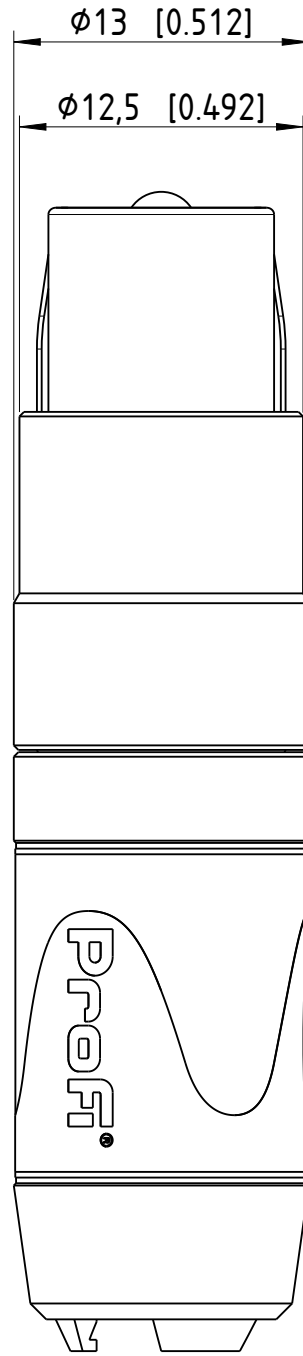

51-54 [2.007-2.126]

Sheet Number 1/1	Projection 	Scale 3:1	Format A4	General Tolerancing ISO 2768 mK	
Description NF2C			Created on/by	15.09.2008	Koch M.
			Approved on/by	23.11.2022	Karlinger P.
Status Released			Article ID NF2C/2B	Model ID 30010125	Drawing ID 20004124
			Revision	ECN Number	
			-	-	Neutrik Group