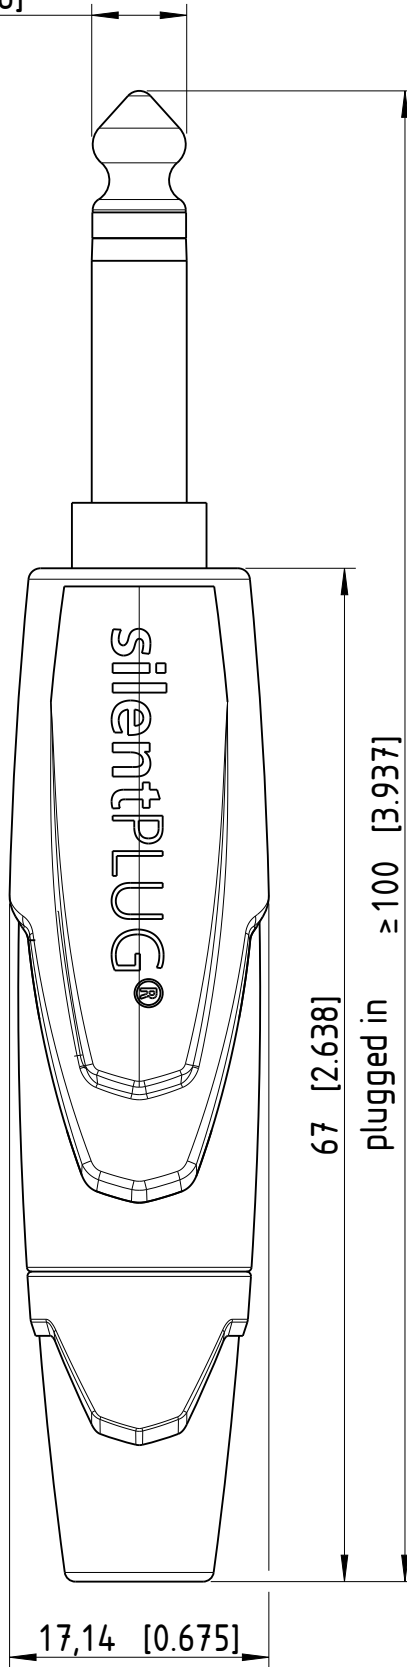

6.29 [.248]

Sheet Number 1/1	Projection 	Scale 2:1	Format A4	General Tolerancing ISO 2768 mK	
Description			Created on/by	11.11.2022	Karlinger P.
NP2XX-SILENT			Approved on/by	-	-
			Article ID NP2XX-SILE NT-0	Model ID 30010086	Drawing ID 20004112
Status			Revision	ECN Number	<b>Neutrik Group</b>
-			-	-	